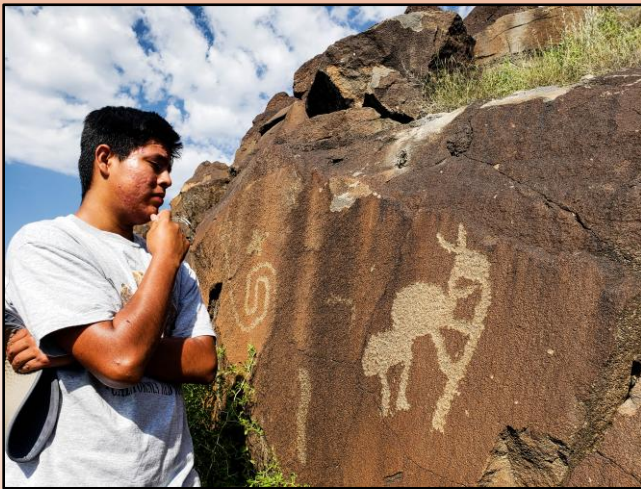

The Mesa Prieta Petroglyph Project is accepting applications for our 24th annual Summer Youth Intern Program. You'll learn skills in archaeology, cultural anthropology, and STEM while working with professional scientists recording the petroglyphs on Mesa Prieta!

Our organization has committed to recording all archaeological features on the mesa, including over 100,000 petroglyphs made by the Indigenous peoples of the area. As an intern, you'll help document these features and petroglyphs while learning skills which include:

- Photography and 3D modeling
- Scientific drawing, data recording, and analysis
- Critical Thinking
- Navigation using a map, compass
- GIS mapping and GPS recording
- Cultural Anthropology and landscape history
- Lab analysis and poster presentation

After completing the two-week program, interns may be eligible to receive dual credit and to receive a financial stipend.

- Workdays at the site near Velarde, NM are **Monday – Friday from 7:30am - 2:00pm** and **Saturday 10:00am-2:00pm**.
- Submissions must include an essay from the applicant and a completed Teacher/Counselor Form. **Incomplete applications will not be considered.**
- For more information and to download application and form visit www.mesaprietapetroglyphs.org or call **505-852-1351**.

Applicant must be 13 - 18 years old, enrolled in school, drug and alcohol free and in good physical condition.